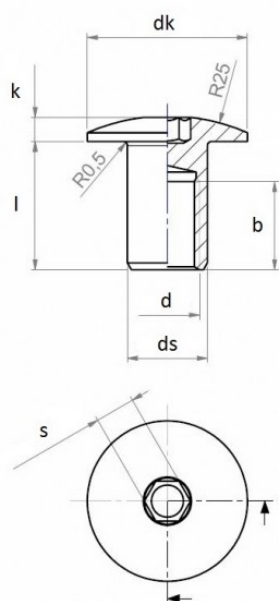

PRODUCT SHEET

Description:

Steel Head D-595,5mm Hex,M8,Head $\varnothing 20 \times 3$ mm,Shaft $\varnothing 10 \times 14$ mm,BPL

Item number:

12.09.920-0

Units	Box	Carton	HS Code	Barcode
Pcs.	1	1000	7318190090	
				5704866026185